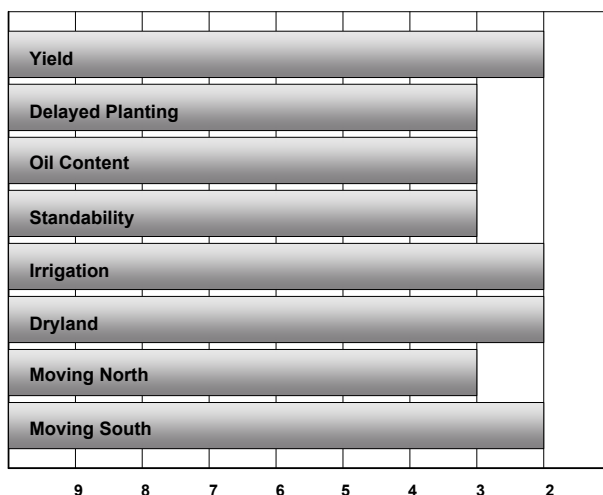

Mid to Full-Season CLEARFIELD* NuSun® Hybrid

- Consistent high yielder and mid-oleic level
- Higher yield and oil than most CLEARFIELD* hybrid checks
- Excellent agronomic package with strong stalk and neck
- Very good for the dehull market

Type
Mid-Oleic
DPM
97
Flowering
69-73

Product Features

Agronomic Characteristics		Grain Quality	
Vigor	Excellent	Oil Percent	43-45
Drought Tolerance	Very Good	Test Weight	Very Good
Drydown	Very Good	Estimated % Seed Size	
Stalk Strength	Excellent	Size 2%	10
Self Compatibility	Excellent	Size 3%	60
Plant Height	60-65	Size 4%	30

Performance Potential