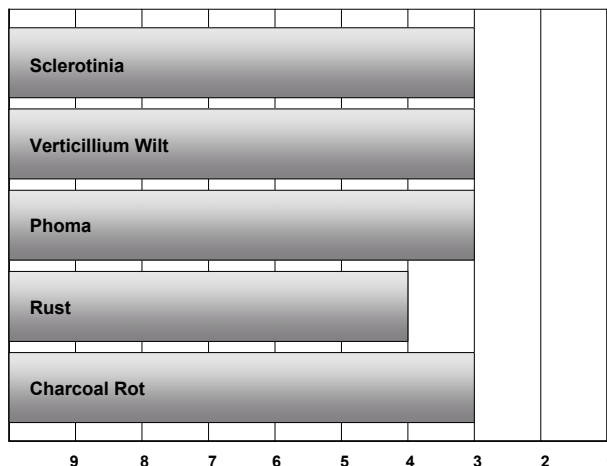

Pest & Diseases

Management Observations

Application	Excellent Choice	Good Choice	Fair Choice	Others Recommended
Minimum/No-till		✓		
Highly Productive Soils	✓			
Marginal Soils			✓	
Delayed Harvest			✓	
PLANTING RATE				
High (Drilled)		✓		
Medium	✓			
Low			✓	

(*) the unique CLEARFIELD Symbol and CLEARFIELD* Production System are trademarks of BASF.