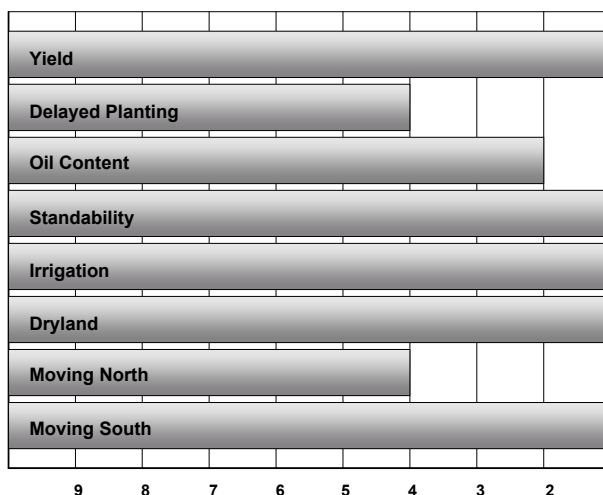

High Yielding NuSun® with Superb Standability

- Excellent top-end yield potential
- Ideal maturity for South Dakota and the High Plains
- Very good disease package
- Medium plant height

| Type |
|-----------|
| Mid-Oleic |
| DPM |
| 102 |
| Flowering |
| 70-75 |

Product Features

| Agronomic Characteristics | | Grain Quality | |
|---------------------------|-----------|-----------------------|-----------|
| Vigor | Excellent | Oil Percent | 42-44 |
| Drought Tolerance | Excellent | Test Weight | Very Good |
| Drydown | Good | Estimated % Seed Size | |
| Stalk Strength | Excellent | Size 2% | 0 |
| Self Compatibility | Excellent | Size 3% | 15 |
| Plant Height | 65-70 | Size 4% | 63 |

Performance Potential

Pest & Diseases

Management Observations

| Application | Excellent Choice | Good Choice | Fair Choice | Others Recommended |
|-------------------------|------------------|-------------|-------------|--------------------|
| Minimum/No-till | | ✓ | | |
| Highly Productive Soils | ✓ | | | |
| Marginal Soils | | ✓ | | |
| Delayed Harvest | | | | ✓ |
| PLANTING RATE | | | | |
| High (Drilled) | | ✓ | | |
| Medium | | ✓ | | |
| Low | ✓ | | | |