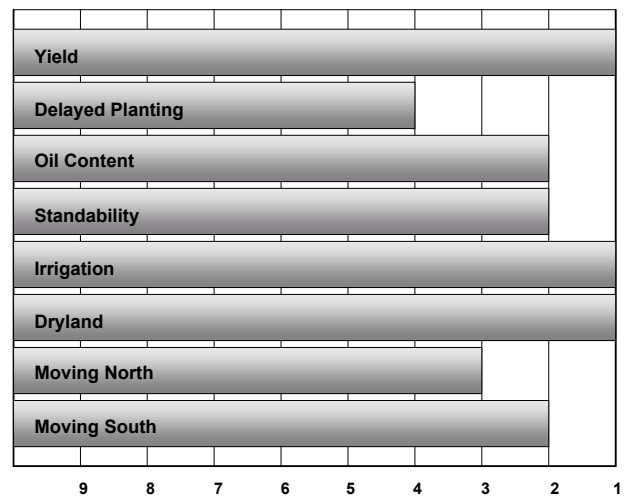

NuSun® Hybrid for the Full-Season Areas

- Proven full-season NuSun® hybrid
- Full-season hybrid with good yield potential
- Good disease package and standability
- Excellent oil quality
- Works well north to south

Type
Mid-Oleic
DPM
102
Flowering
70-75

Product Features

Agronomic Characteristics		Grain Quality	
Vigor	Excellent	Oil Percent	42-45
Drought Tolerance	Excellent	Test Weight	Excellent
Drydown	Good	Estimated % Seed Size	
Stalk Strength	Good	Size 2%	0
Self Compatibility	Excellent	Size 3%	24
Plant Height	60-65	Size 4%	73

Performance Potential

Pest & Diseases

Management Observations

Application	Excellent Choice	Good Choice	Fair Choice	Others Recommended
Minimum/No-till	✓			
Highly Productive Soils	✓			
Marginal Soils		✓		
Delayed Harvest			✓	