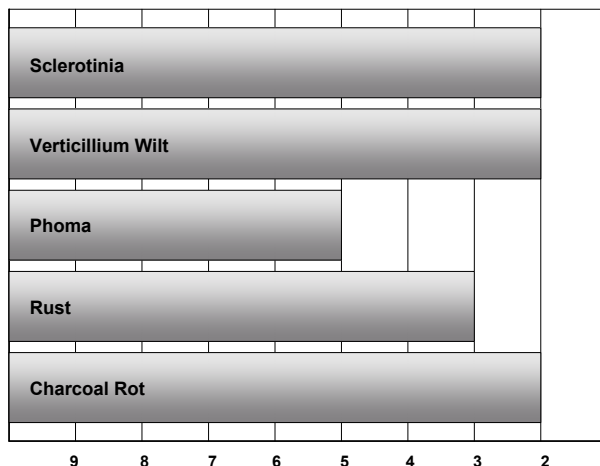

Type
Mid-Oleic
DPM
102
Flowering
70-75

Product Features

Agronomic Characteristics		Grain Quality	
Vigor	Excellent	Oil Percent	42-45
Drought Tolerance	Excellent	Test Weight	Excellent
Drydown	Good	Estimated % Seed Size	
Stalk Strength	Good	Size 2%	0
Self Compatibility	Excellent	Size 3%	24
Plant Height	60-65	Size 4%	73

Performance Potential

Pest & Diseases

Management Observations

Application	Excellent Choice	Good Choice	Fair Choice	Others Recommended
Minimum/No-till	✓			
Highly Productive Soils	✓			
Marginal Soils		✓		
Delayed Harvest			✓	